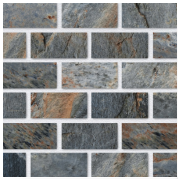

1x2

6x6

6x24 LEDGER PANEL

VEGAS

1x2

6x6

6x24 LEDGER PANEL

CONTACT US TO GET SAMPLES TODAY