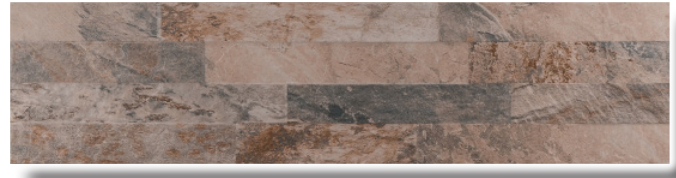

RENO

6x24 LEDGER PANEL